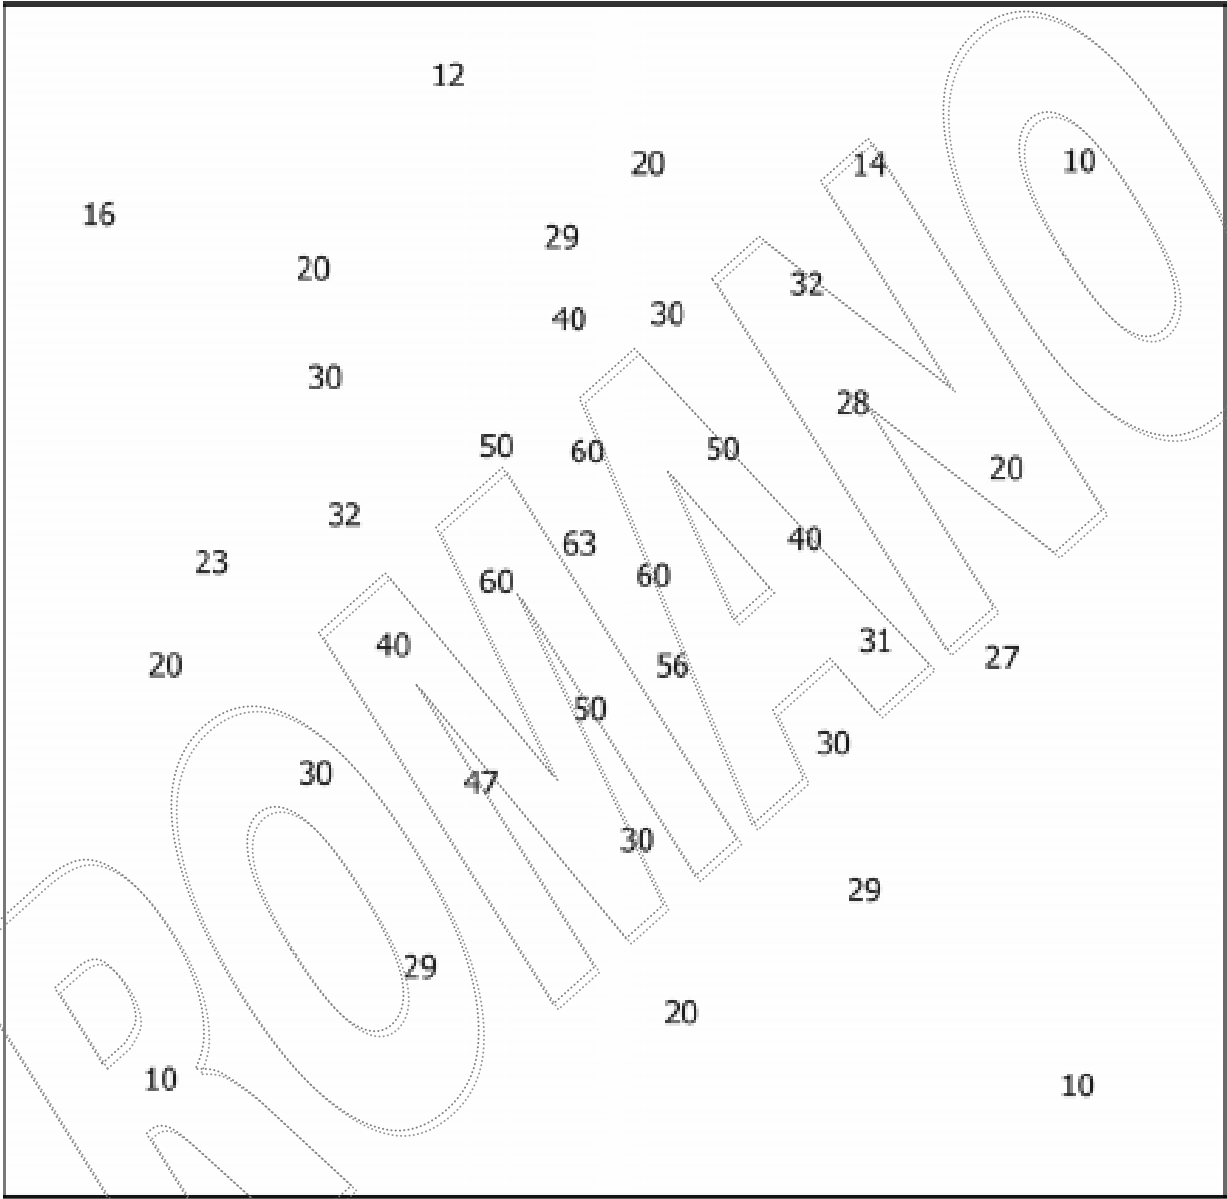

# DRAWING ISOLINES Practice #2

Draw isolines on the map using an interval of 10.