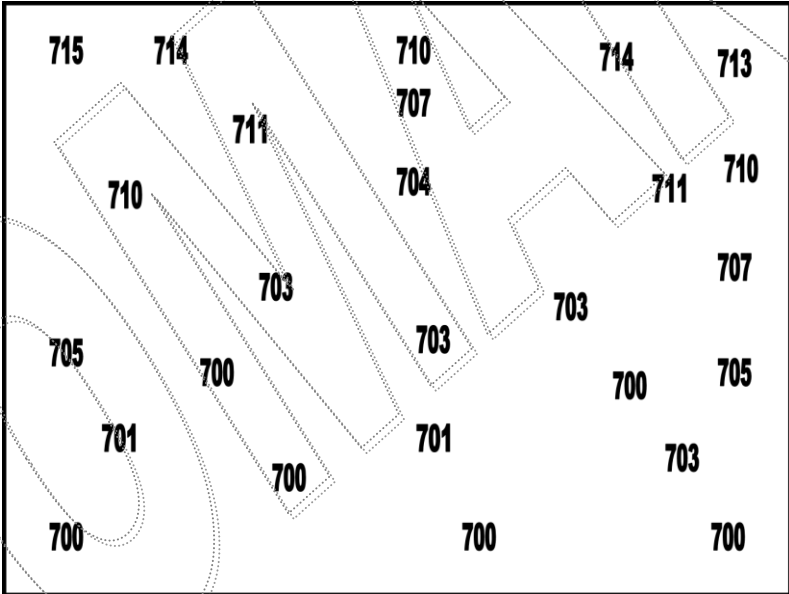

DRAWING ISOLINES Review 1

Draw isolines using an interval of 2 – Start with the 24-line.

Draw isolines using an interval of 5 – Start with the 700-line.

Draw isolines using an interval of 50 – Start with the 1500-line.