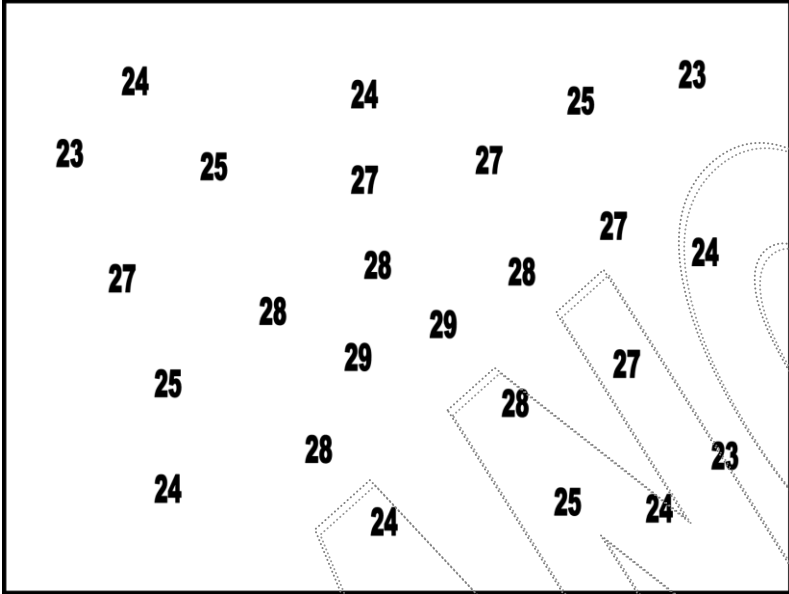

DRAWING ISOLINES Review 1

Draw isolines using an interval of 2 – Start with the 24-line.

Draw isolines using an interval of 5 – Start with the 700-line.

Draw isolines using an interval of 50 – Start with the 1500-line.