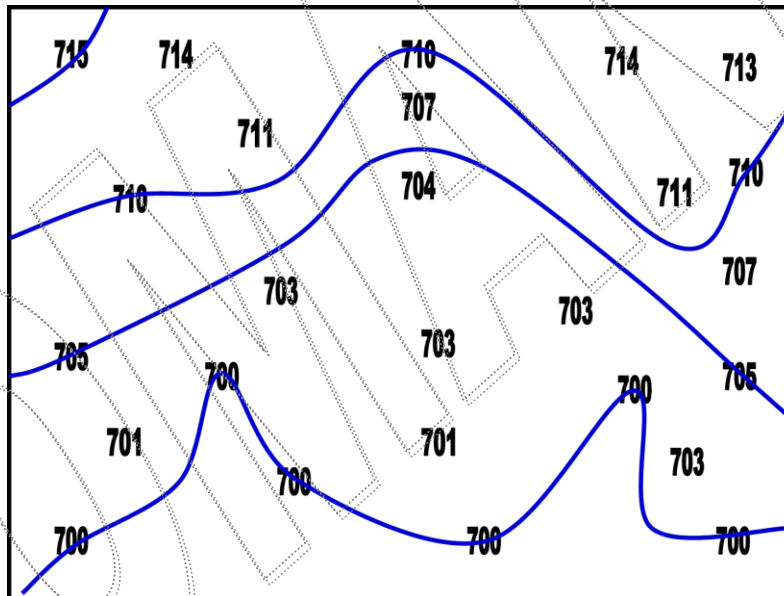

DRAWING ISOLINES Review 1- ANSWERS

Draw isolines using an interval of 2 – Start with the 24-line.

Draw isolines using an interval of 5 – Start with the 700-line.

Draw isolines using an interval of 50 – Start with the 1500-line.