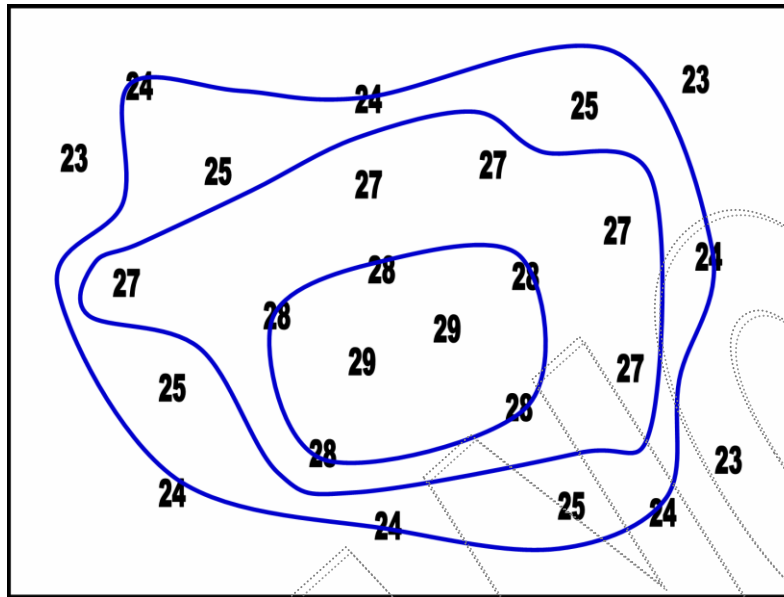

DRAWING ISOLINES Review 1- ANSWERS

Draw isolines using an interval of 2 – Start with the 24-line.

Draw isolines using an interval of 5 – Start with the 700-line.

Draw isolines using an interval of 50 – Start with the 1500-line.