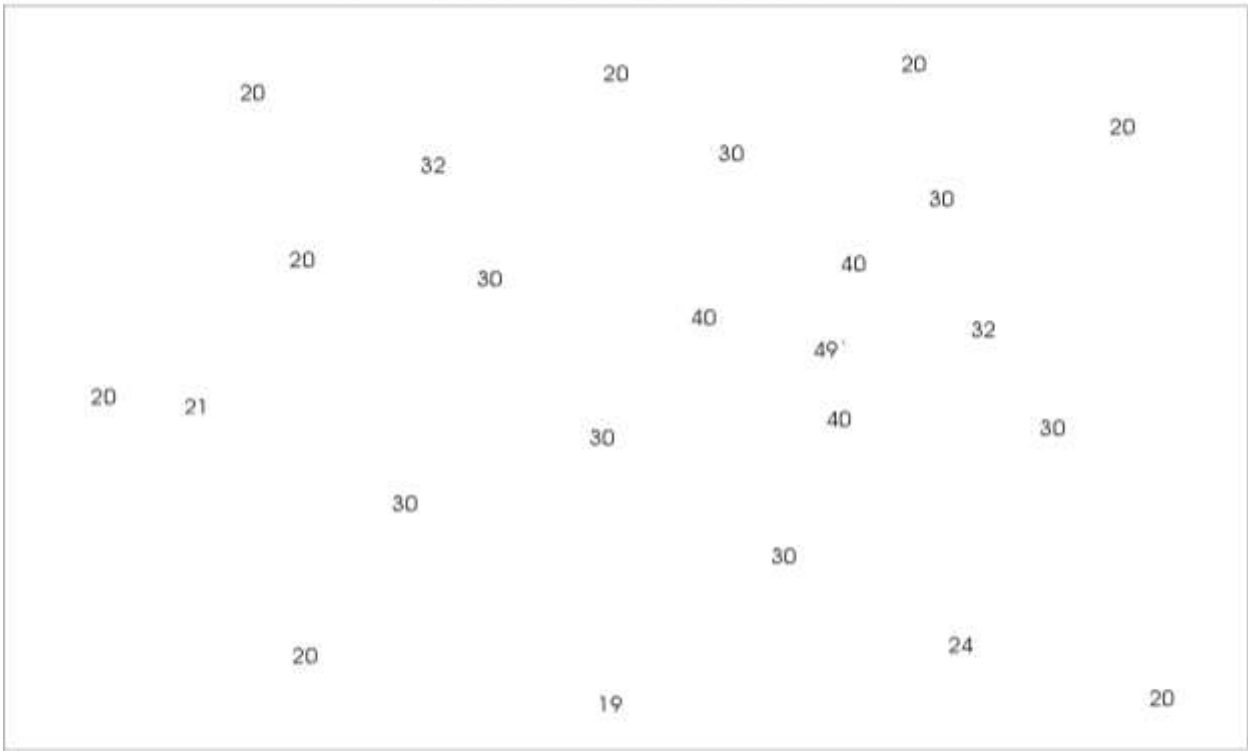

DRAWING ISOLINES – PRACTICE 2

Draw an isomap using an interval of 10

Draw an isomap using an interval of 5